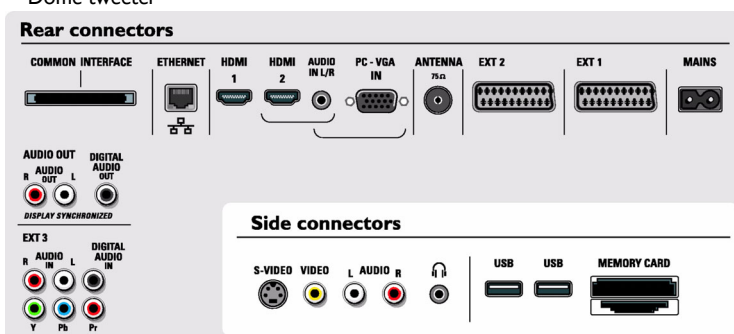

Convenience

- **Child Protection:** Child lock & parental control
- **Clock:** Smart clock
- **Ease of installation:** Auto programme naming, Automatic Channel Install (ACI), Automatic Tuning System (ATS), Auto store, PLL digital tuning, Plug & Play
- **Ease of Use:** Auto volume leveller (AVL), Delta volume per preset, Graphical user interface, On screen display, Program list, Side Control
- **Electronic Programming Guide:** Now + Next EPG
- **Picture in Picture:** Full dual screen (2 tuners), Text dual screen

- **Remote control:** Amp, DVD, Sat, STB, VCR, Multi functional
- **Remote control type:** RC4410
- **Screen format adjustments:** 4:3, Auto format, Movie expand 14:9, Movie expand 16:9, Subtitle and heading shift, Super Zoom, Widescreen, 6 widescreen modes
- **Teletext:** 1200 page hypertext
- **Teletext enhancements:** Habit watch, Program information line
- **VESA Mount:** Vesa compliant

Accessories

- **Included accessories:** Table top stand, RF cable, Wall mounting bracket
- **Optional accessories:** Floor stand

Dimensions

- **Set dimensions (W x H x D):** 1297 x 872 x 114 mm
- **Set dimensions with stand (H x D):** 932 x 290 mm
- **Colour cabinet:** High Gloss Black and Brilliant Pearl
- **VESA wall mount compatible:** 800,400 mm
- **Product weight:** 38 kg
- **Weight incl. packaging:** 62 kg
- **Box dimensions (W x H x D):** 1354 x 1211 x 339 mm

Power

- **Ambient temperature:** +5 -/+ 40 C
- **Mains power:** AC 220 - 240 V +/- 10%
- **Power consumption:** 248 W
- **Standby power consumption:** 0,8W

Date of issue 2006-05-12

Version: 2.0

12 NC: 8670 000 23308
EAN: 87 10895 92049 0

Specifications are subject to change without notice.
Trademarks are the property of Koninklijke Philips Electronics N.V. or their respective owners.
© 2006 Koninklijke Philips Electronics N.V.
All Rights reserved.
www.philips.com